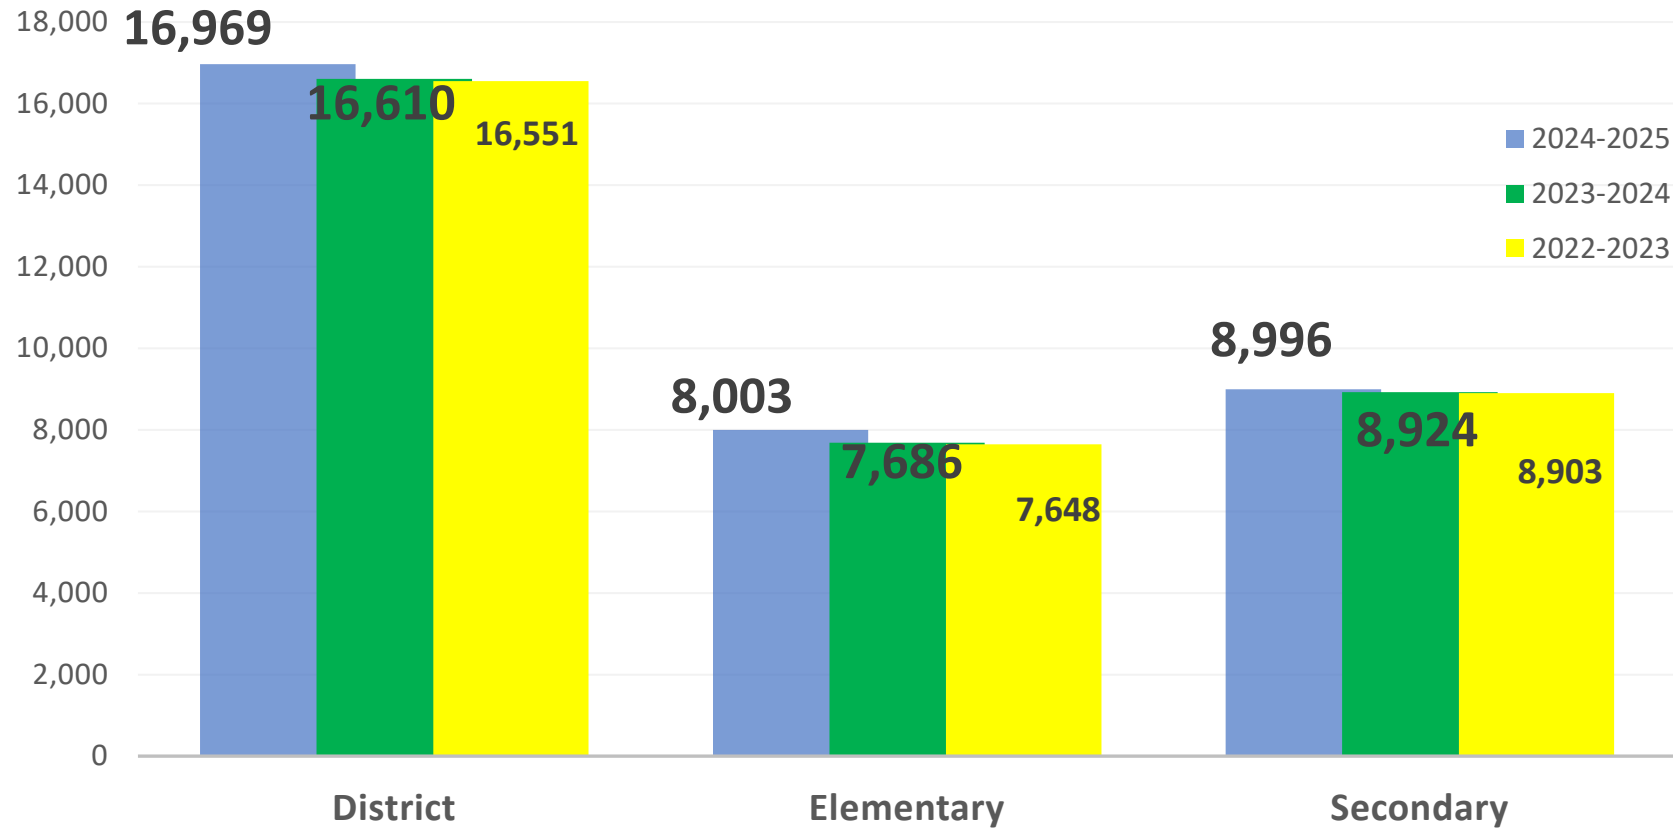

Enrollment Update

September 12, 2024

1
THRIVING
STUDENTS

Enrollment Updates

- CISD current student enrollment is **16,969** as of September 11, 2024.
- Elementary enrollment is **8,003** as of September 11, 2024.
- Secondary enrollment is **8,966** as of September 11, 2024.
- Pending applications **242**

Enrollment Updates

Enrollment Trends

Enrollment Update

September 12, 2024

1
THRIVING
STUDENTS